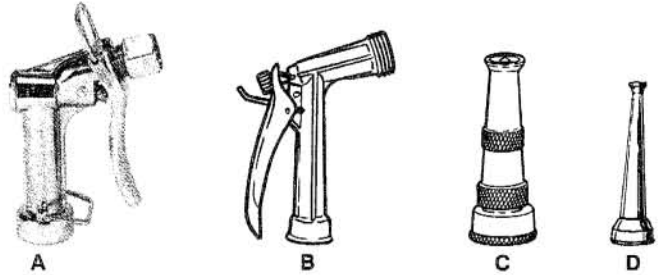

HOSE NOZZLES

Siegel Bros. offers the right hose nozzle for every application . . .

- **A** Heavy duty multi-purpose gun. All metal construction. Nozzle gives full cone spray on one side-flip over for high velocity straight stream.
- **B** General purpose lever nozzle. Heavy plated metal body with high impact plastic spray mechanism and threaded nose.
- **C** Heavy duty straight brass hose nozzle, precision machined. Precision tip delivers 360° spray at any setting. Fully adjustable from fine mist to stream.
- **D** Rugged cast brass plain hose nozzle. Full flow nozzle for high pressure industrial and commercial applications. 3/4 garden hose thread.

Part No.	Key	Description
TRI125	A	Heavy Duty Lever Nozzle
SHE523	B	General Purpose Lever Nozzle
SHE155	C	Brass Straight Nozzle
SHE808	D	Brass Plain Nozzle